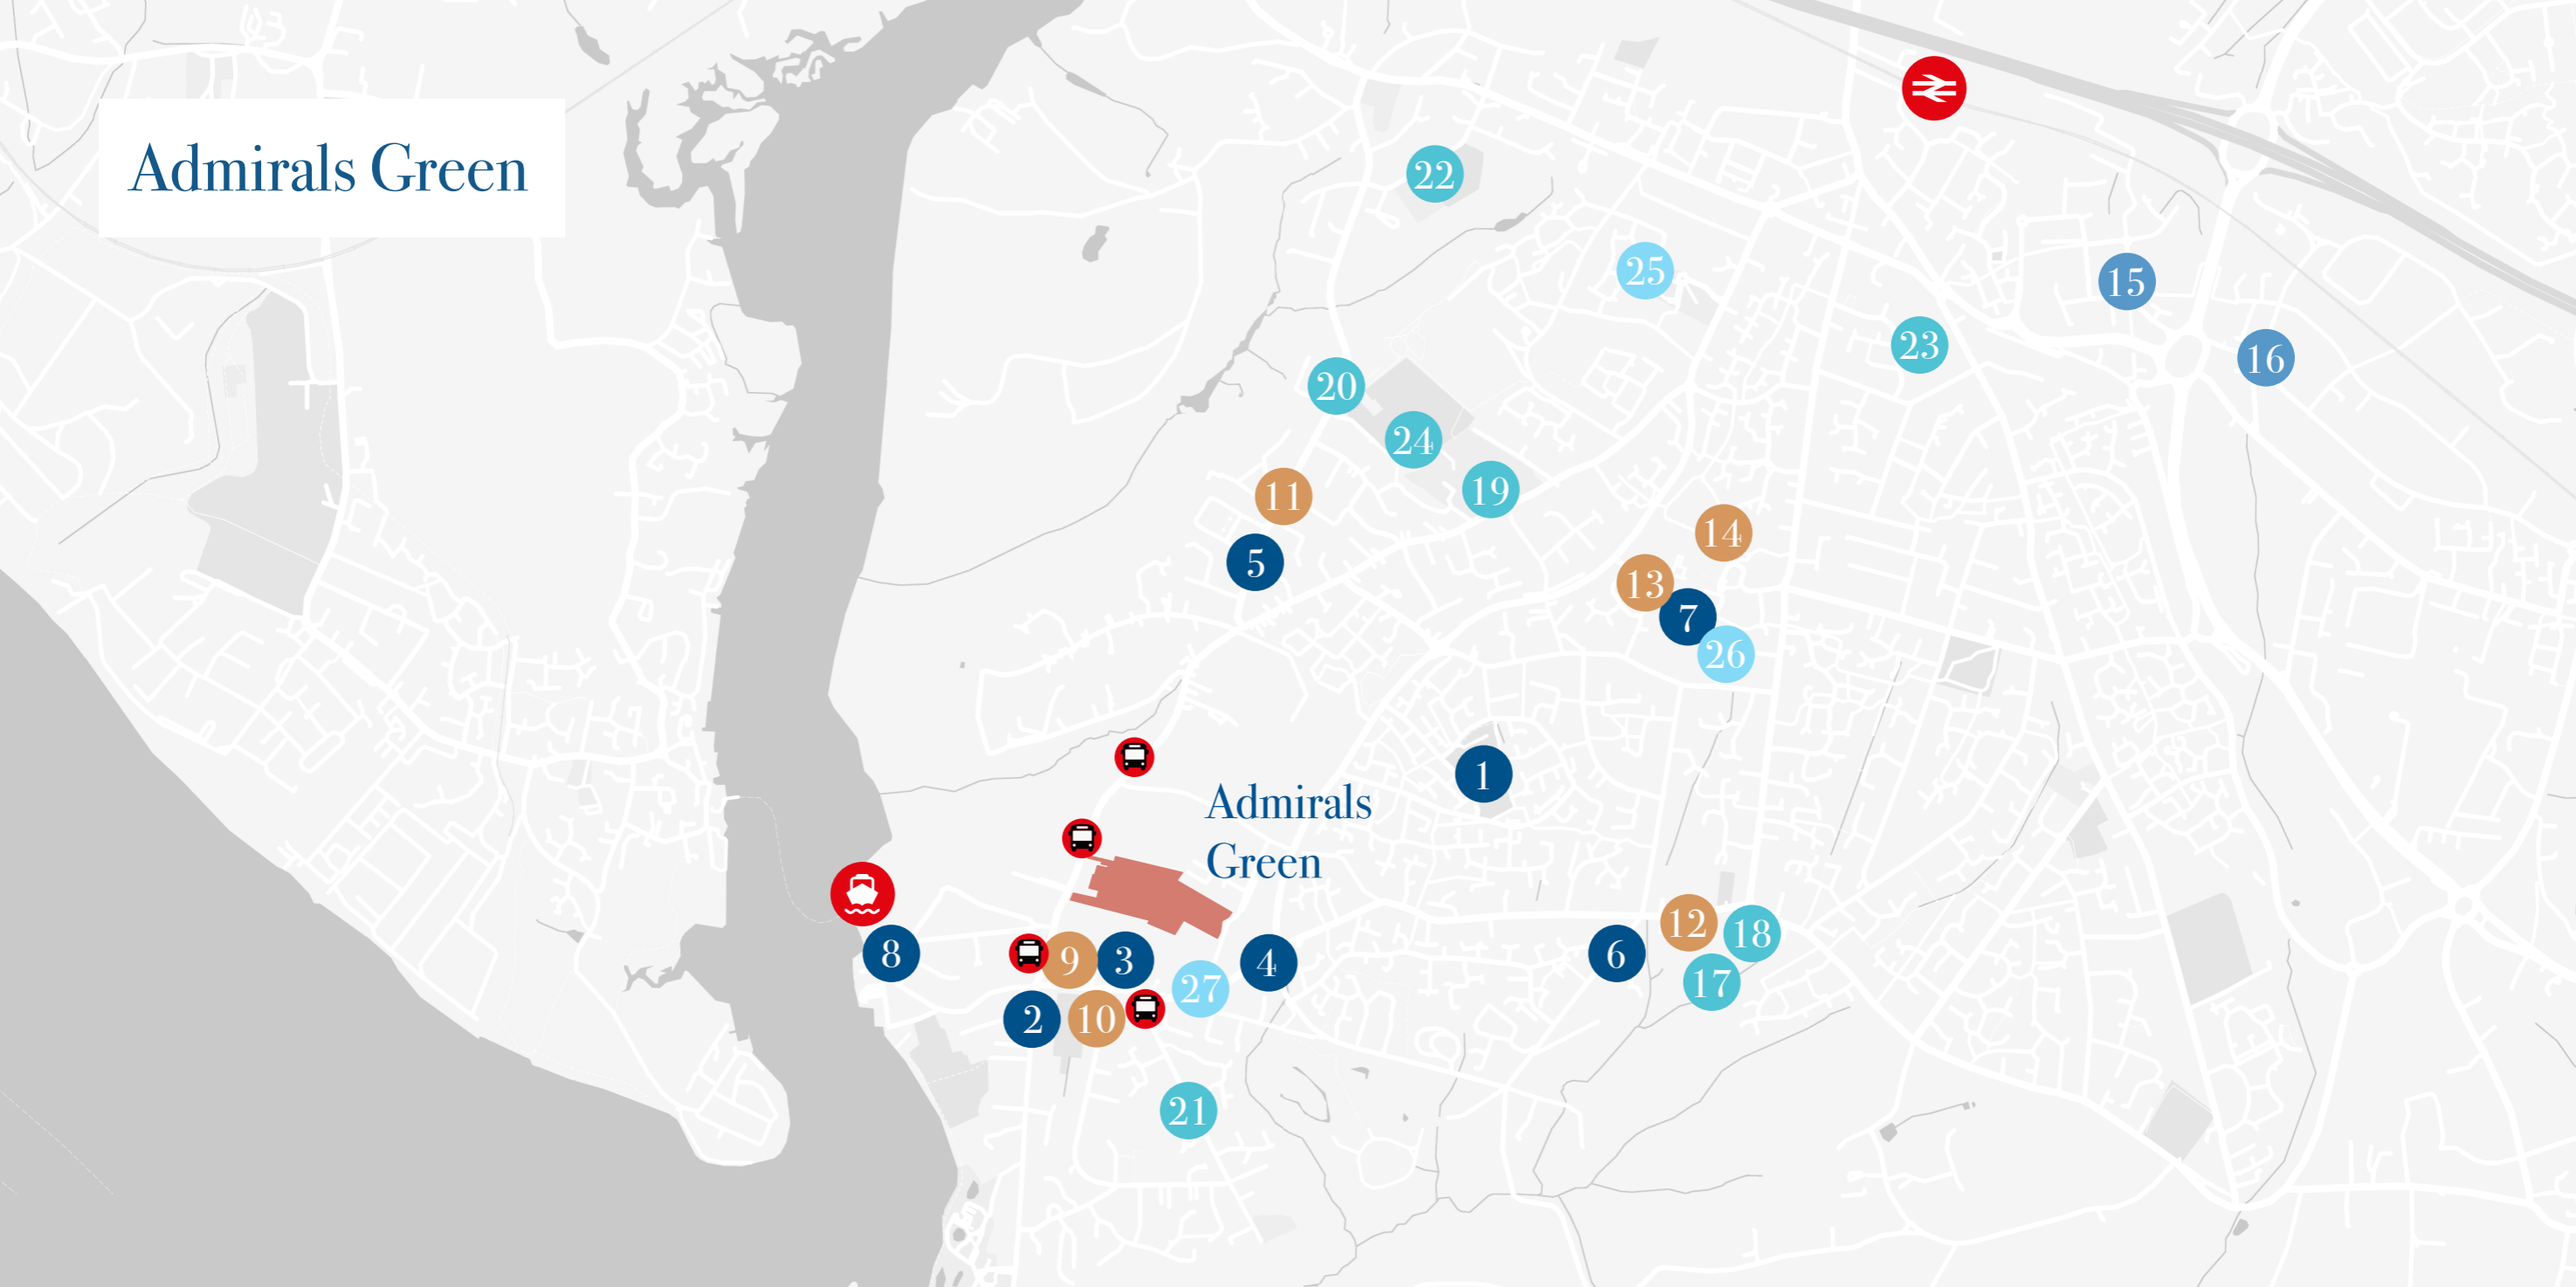

# Admirals Green

Location/Facility	Distance (metres)	Walk (mins)	Cycle (mins)	Location/Facility	Distance (metres)	Walk (mins)	Cycle (mins)	Location/Facility	Distance (metres)	Walk (mins)	Cycle (mins)	Location/Facility	Distance (metres)	Walk (mins)	Cycle (mins)
Swanick Railway Station	3170	38	13	Locks Heath Shopping Village	2500	30	9	Park Gate Industrial Estate	3670	44	14	Park Gate Primary School	3170	38	12
Warsash-Hamble Ferry	1040	12	4	Local Nature Reserve	890	11	3	Titchfield Park Industrial Estate	4370	52	16	Brookfield Community School	1770	21	7
Priory park	1470	18	6	Co-op	740	9	3	Locks Heath Infant School	2170	26	22	Warsash Dental Practise	890	11	3
The Ferryman	610	7	2	One Stop	690	8	3	Locks Heath Junior School	1870	22	7	Lockswood Surgery	2370	28	9
The Silver Fern	740	9	3	Holly Hill Convenience Store	1370	16	5	Ducklings Preschool	1770	21	7	Fareham Community Hospital	2770	33	10
The Victory Hall	790	9	3	Tesco Express	1870	22	7	Sarisbury Infant School	1770	21	6	Bus Stop			
Moja Indian	1370	16	5	Iceland	2170	26	8	Warsash Day Nursery	1590	19	6				
The Jolly farmer	2170	26	8	Waitrose	2170	26	8	Sarisbury Junior School	2470	29	9				